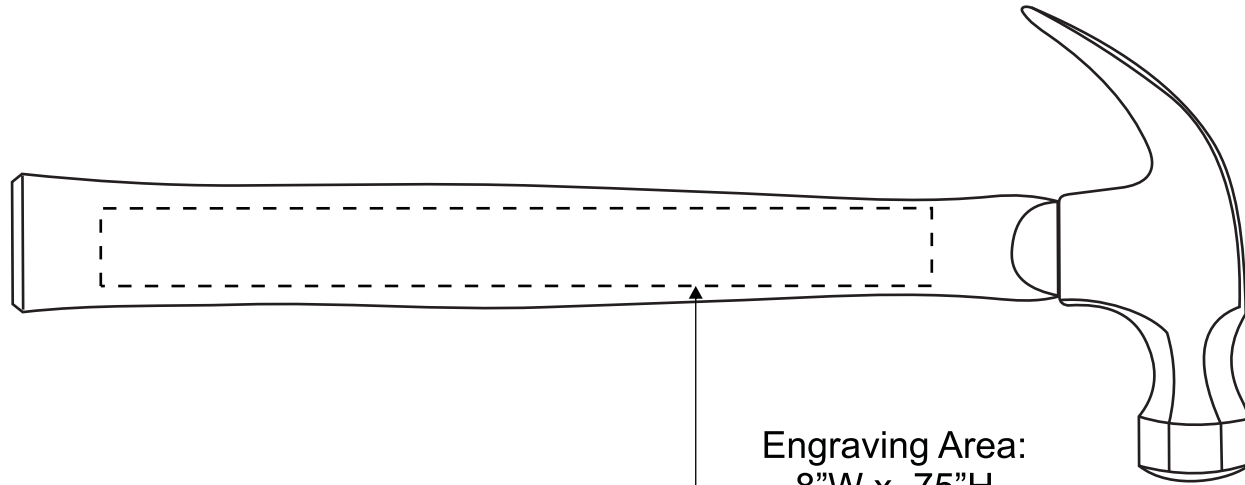

3407008
20" x 12" Oak Award Plaque with Chrome Plated Hammer
Production Proof

Engraving Area: 6.5"W x 3.5"H (shown at 85%)

8"W x 4"H Laser Engraved Black Aluminum

3407008
20" x 12" Oak Award Plaque with Chrome Plated Hammer
Production Proof

Engraving Area:
8"W x .75"H

3471001 - Laser Engraved Handle

3407008
20" x 12" Oak Award Plaque with Chrome Plated Hammer
Production Proof

Engraving Area:
8"W x .75"H

3471001 - Laser Engraved Handle 2nd Side